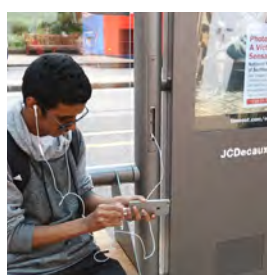

URBAN PANEL

INTERACTIVE KIOSK

VENDING KIOSK

2- & 4- SEAT BENCHES

TRASH/RECYCLING BIN

E-LOCKERS

MULTI-POLE USE WITH 5G

Communications cabinet with interactive screen, real-time info, hand sanitizing, USB charging, push-to-talk & ETEL

Aluminum or ACM roof

Fiberglass roof

Real time transit display

Push-to-talk ETEL

Touchless hand sanitizer

USB charging and free WiFi

5G device

Overhead LED lighting