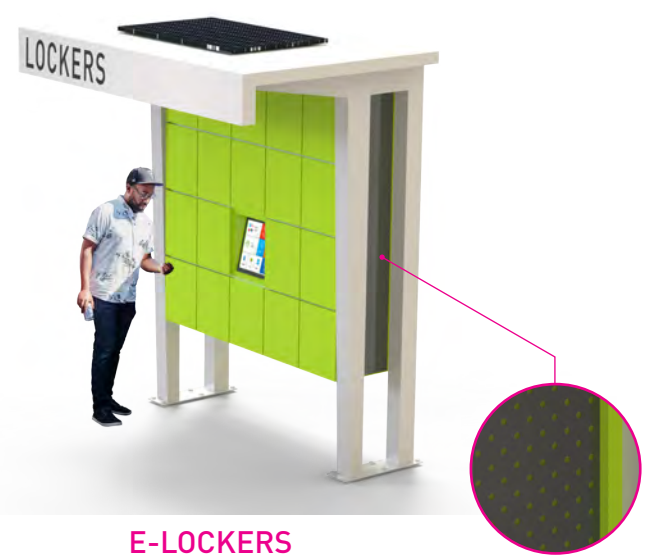

URBAN PANEL

INTERACTIVE KIOSK

VENDING KIOSK

2- & 4- SEAT BENCHES

TRASH/RECYCLING BIN

E-LOCKERS

MULTI-POLE USE WITH 5G

Communications cabinet with interactive screen, real-time info, hand sanitizing, USB charging, push-to-talk & ETEL

SINGLE LEAN BAR

TREE & STREET LIGHT LEAN BAR

TRANSIT INFORMATION TOTEM

BIKE RACK

EV CHARGER

TRAFFIC BOLLARDS

MATERIALS, TECHNOLOGY & SUSTAINABILITY

Steel structural tubes

Aluminum or ACM roof

Fiberglass roof

Real time transit display

Push-to-talk ETEL

Touchless hand sanitizer

USB charging and free WiFi

5G device

Overhead LED lighting