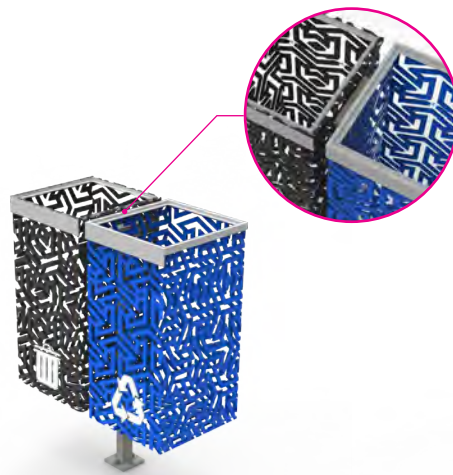

URBAN PANEL

INTERACTIVE KIOSK

VENDING KIOSK

2- & 4- SEAT BENCHES

TRASH/RECYCLING BIN

E-LOCKERS

MULTI-POLE USE WITH 5G

Communications cabinet with interactive screen, real-time info, hand sanitizing, USB charging, push-to-talk & ETEL

SINGLE LEAN BAR

TREE & STREET LIGHT LEAN BAR

TRANSIT INFORMATION TOTEM

BIKE RACK

EV CHARGER

TRAFFIC BOLLARDS

MATERIALS, TECHNOLOGY & SUSTAINABILITY

Steel structural tubes

Aluminum or ACM roof

Fiberglass roof

Real time transit display

Push-to-talk ETEL

Touchless hand sanitizer

USB charging and free WiFi

5G device

Overhead LED lighting