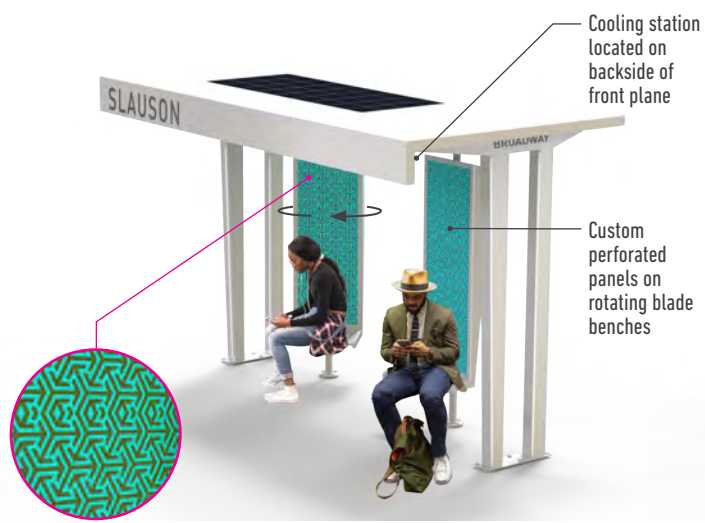

Las Palmas classic model without advertisement

Las Palmas classic model with advertisement

LAS PALMAS KIT-OF-PARTS

BLADE BENCH

SHELTER WITH BLADE BENCHES

NARROW SHELTER

SHELTER WITH DOUBLE BENCHES

SHELTER WITH SIDE SHADE PANEL

SHELTER WITH COMMUNICATIONS BOX

DOUBLE SHELTER WITH ELEVATED URBAN PANEL

SHELTER WITH EXTENDED ROOF

SHADE EQUITY, COMMUNITY, CULTURE & COLOR

Flexible panels maximize shade to provide shade equity for all users

URBAN PANEL

INTERACTIVE KIOSK

VENDING KIOSK

2- & 4- SEAT BENCHES

TRASH/RECYCLING BIN

E-LOCKERS

MULTI-POLE USE WITH 5G

Communications cabinet with interactive screen, real-time info, hand sanitizing, USB charging, push-to-talk & ETEL

Aluminum or ACM roof

Fiberglass roof

Real time transit display

Push-to-talk ETEL

Touchless hand sanitizer

USB charging and free WiFi

5G device

Overhead LED lighting