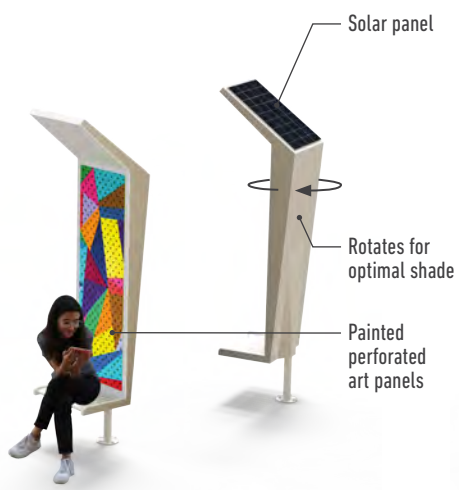

LAS PALMAS KIT-OF-PARTS

BLADE BENCH