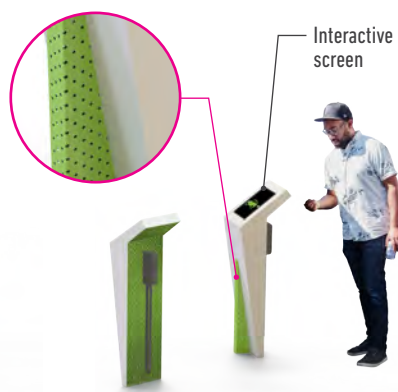

URBAN PANEL

INTERACTIVE KIOSK

VENDING KIOSK

2- & 4- SEAT BENCHES

TRASH/RECYCLING BIN

E-LOCKERS

MULTI-POLE USE WITH 5G

Communications cabinet with interactive screen, real-time info, hand sanitizing, USB charging, push-to-talk & ETEL

SINGLE LEAN BAR

TREE & STREET LIGHT LEAN BAR

TRANSIT INFORMATION TOTEM

BIKE RACK

EV CHARGER

TRAFFIC BOLLARDS

MATERIALS, TECHNOLOGY & SUSTAINABILITY

Steel structural tubes

Aluminum or ACM roof

Fiberglass roof

Real time transit display

Push-to-talk ETEL

Touchless hand sanitizer

USB charging and free WiFi

5G device

Overhead LED lighting