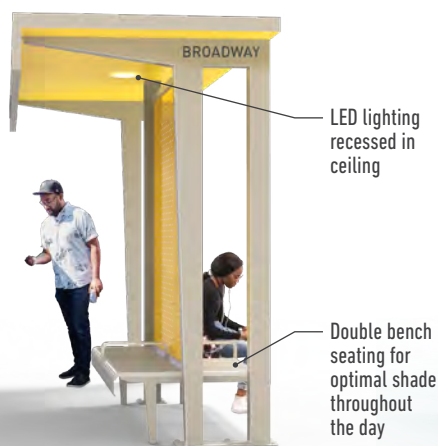

SHELTER WITH DOUBLE BENCHES