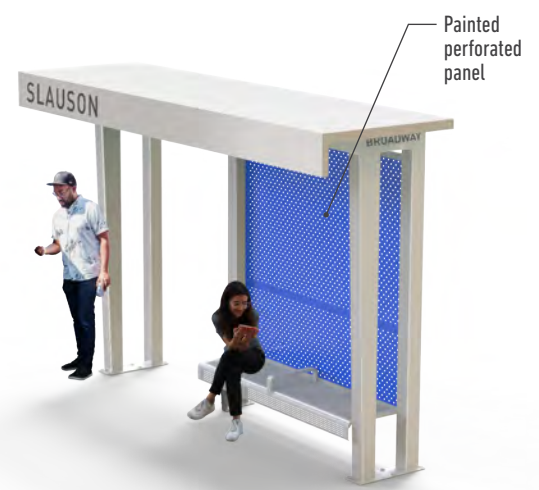

Las Palmas classic model without advertisement

Las Palmas classic model with advertisement

LAS PALMAS KIT-OF-PARTS

BLADE BENCH

SHELTER WITH BLADE BENCHES

NARROW SHELTER

SHELTER WITH DOUBLE BENCHES

SHELTER WITH SIDE SHADE PANEL

SHELTER WITH COMMUNICATIONS BOX

DOUBLE SHELTER WITH ELEVATED URBAN PANEL

SHELTER WITH EXTENDED ROOF

SHADE EQUITY, COMMUNITY, CULTURE & COLOR

Flexible panels maximize shade to provide shade equity for all users

URBAN PANEL

INTERACTIVE KIOSK

VENDING KIOSK

2- & 4- SEAT BENCHES

TRASH/RECYCLING BIN

E-LOCKERS

MULTI-POLE USE WITH 5G

Communications cabinet with interactive screen, real-time info, hand sanitizing, USB charging, push-to-talk & ETEL

Aluminum or ACM roof

Fiberglass roof

Real time transit display

Push-to-talk ETEL

Touchless hand sanitizer

USB charging and free WiFi

5G device

Overhead LED lighting