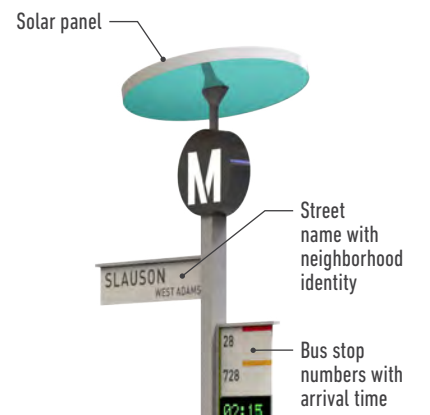

TRANSIT INFORMATION TOTEM