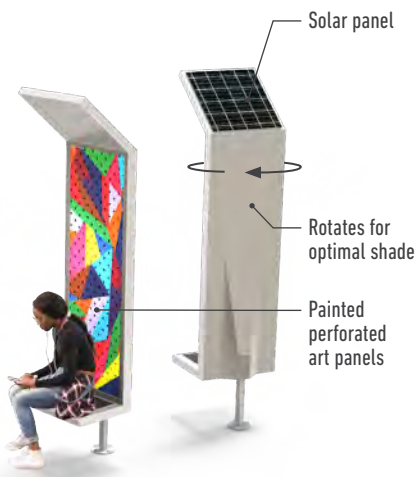

THE AVENUE KIT-OF-PARTS

BLADE BENCH