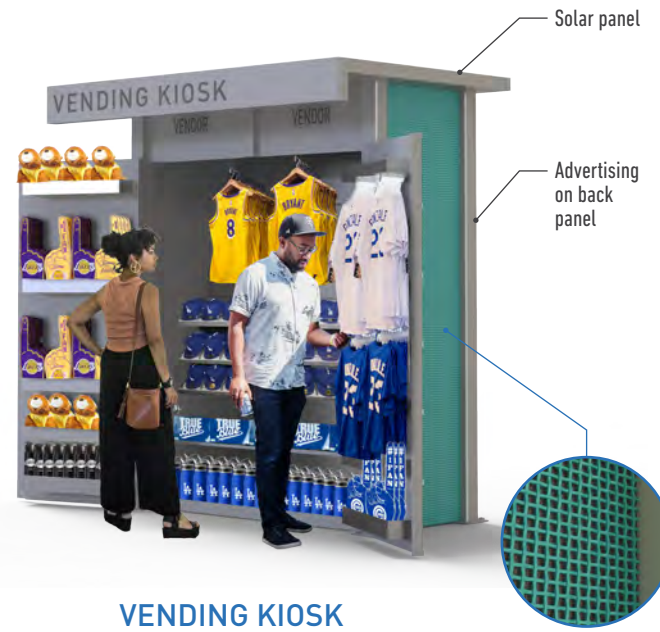

URBAN PANEL

INTERACTIVE KIOSK

VENDING KIOSK

2- & 4- SEAT BENCHES

TRASH/RECYCLING BIN

E-LOCKERS

MULTI-POLE USE WITH 5G

SINGLE LEAN BAR

Fiberglass roof

Real time transit display

Push-to-talk ETEL

Touchless hand sanitizer

USB charging and free WiFi

5G device

Overhead LED lighting