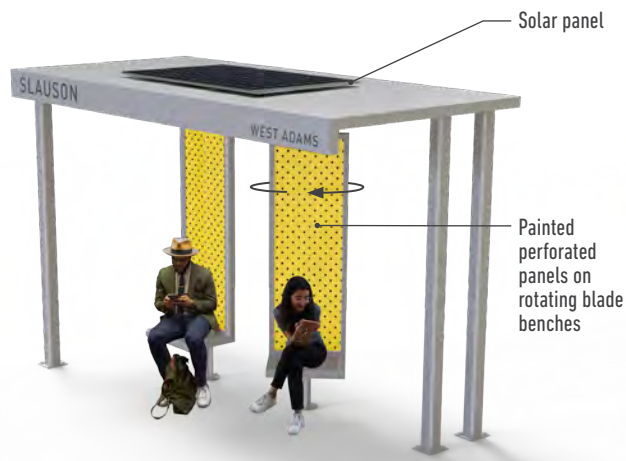

SHELTER WITH BLADE BENCHES