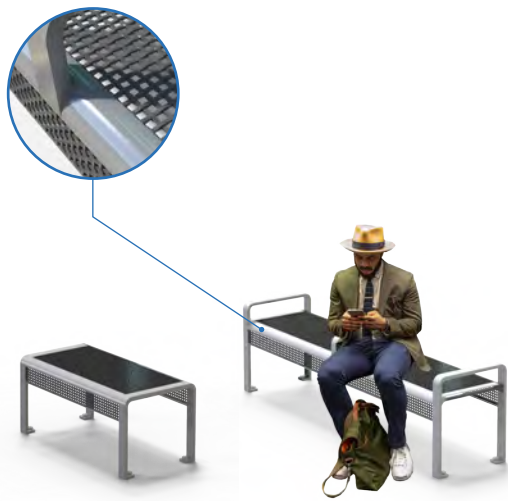

SHELTER WITH FRONT SHADE PANEL

SHELTER WITH COMMUNICATIONS CABINET

DOUBLE SHELTER WITH ELEVATED URBAN PANEL

SHELTER WITH EXTENDED ROOF

SHADE EQUITY, COMMUNITY, CULTURE & COLOR

Flexible panels maximize shade to provide shade equity for all users

URBAN PANEL

INTERACTIVE KIOSK

VENDING KIOSK

2- & 4- SEAT BENCHES

TRASH/RECYCLING BIN

E-LOCKERS

MULTI-POLE USE WITH 5G

SINGLE LEAN BAR

Fiberglass roof

Real time transit display

Push-to-talk ETEL

Touchless hand sanitizer

USB charging and free WiFi

5G device

Overhead LED lighting