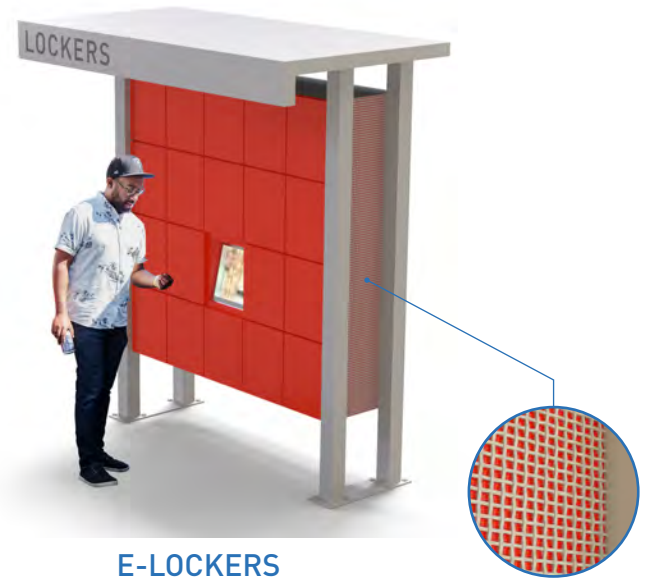

URBAN PANEL

INTERACTIVE KIOSK

VENDING KIOSK

2- & 4- SEAT BENCHES

TRASH/RECYCLING BIN

E-LOCKERS

MULTI-POLE USE WITH 5G

SINGLE LEAN BAR

TREE & STREET LIGHT LEAN BAR

TRANSIT INFORMATION TOTEM

BIKE RACK

EV CHARGER

TRAFFIC BOLLARDS

MATERIALS, TECHNOLOGY & SUSTAINABILITY

Steel structural tubes

Aluminum or ACM roof

Fiberglass roof

Real time transit display

Push-to-talk ETEL

Touchless hand sanitizer

USB charging and free WiFi

5G device

Overhead LED lighting