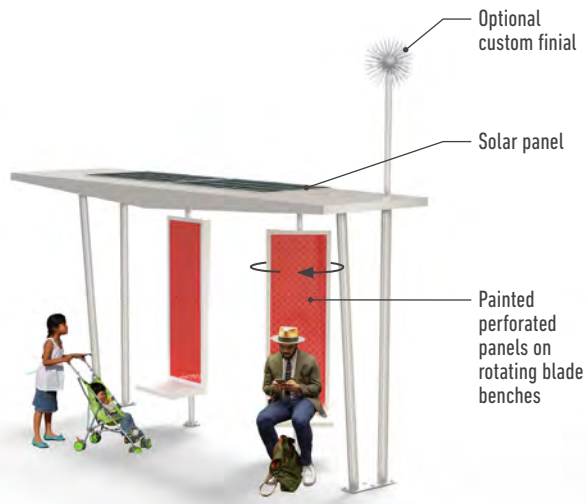

SHELTER WITH BLADE BENCHES