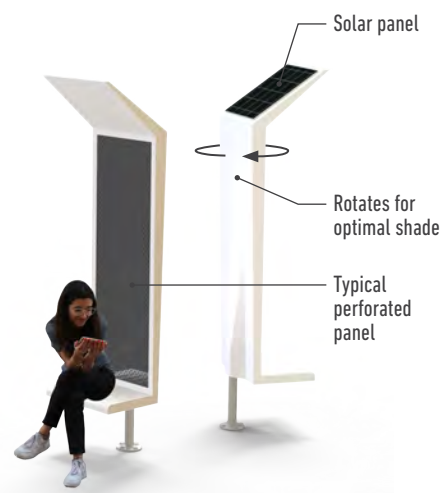

ANGELS WING KIT - OF - PARTS

BLADE BENCH