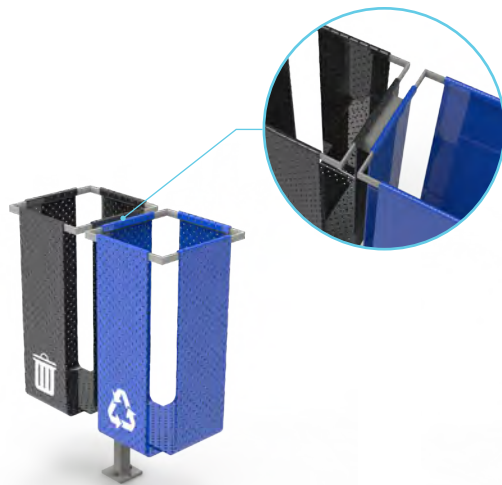

URBAN PANEL

INTERACTIVE KIOSK

VENDING KIOSK

2- & 4- SEAT BENCHES

TRASH/RECYCLING BIN

E-LOCKERS

MULTI-POLE USE WITH 5G

SINGLE LEAN BAR

TREE & STREET LIGHT LEAN BAR

TRANSIT INFORMATION TOTEM

BIKE RACK

EV CHARGER

TRAFFIC BOLLARDS

MATERIALS, TECHNOLOGY & SUSTAINABILITY

Steel structural tubes

Aluminum or ACM roof

Fiberglass roof

Real time transit display

Push-to-talk ETEL

Touchless hand sanitizer

USB charging and free WiFi

5G device

Overhead LED lighting