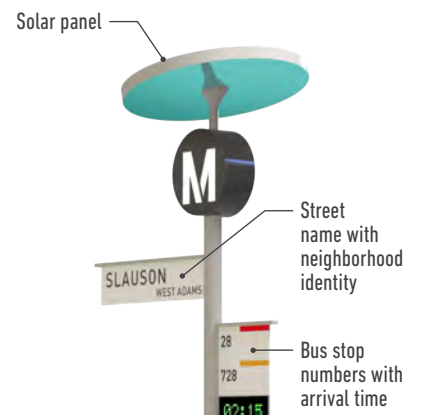

Street name / neighborhood identity

Painted steel structure poles

Low voltage LED spot lighting

Lean bar around pole

Mesh bench surface for ventilation

Perforated art panel

Optional art panel attachment

Angels Wing classic model without advertisement

URBAN PANEL

INTERACTIVE KIOSK

VENDING KIOSK

2- & 4- SEAT BENCHES

TRASH/RECYCLING BIN

E-LOCKERS

MULTI-POLE USE WITH 5G

SINGLE LEAN BAR

TREE & STREET LIGHT LEAN BAR

TRANSIT INFORMATION TOTEM

BIKE RACK

EV CHARGER

TRAFFIC BOLLARDS

MATERIALS, TECHNOLOGY & SUSTAINABILITY

Steel structural tubes

Aluminum or ACM roof

Fiberglass roof

Real time transit display

Push-to-talk ETEL

Touchless hand sanitizer

USB charging and free WiFi

5G device

Overhead LED lighting