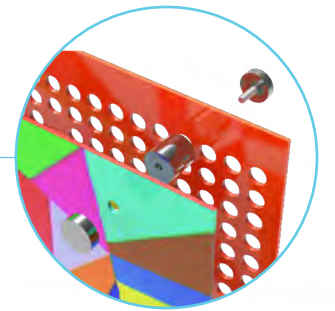

Street name / neighborhood identity

Painted steel structure poles

Low voltage LED spot lighting

Lean bar around pole

Mesh bench surface for ventilation

Perforated art panel

Optional art panel attachment

Angels Wing classic model without advertisement

Angels Wing classic model with advertisement

ANGELS WING KIT - OF - PARTS

BLADE BENCH

SHELTER WITH BLADE BENCHES

NARROW SHELTER

SHELTER WITH DOUBLE BENCHES & COMMUNICATIONS CABINET

SHELTER WITH FRONT & SIDE PANELS