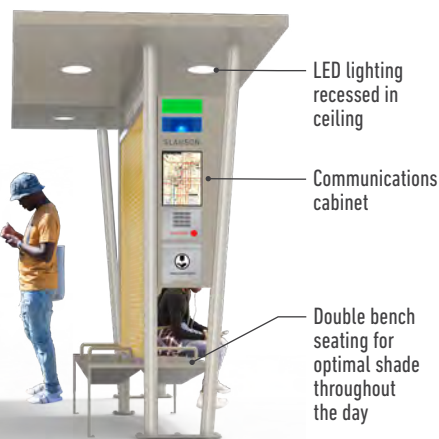

Angels Wing classic model with advertisement

ANGELS WING KIT - OF - PARTS

BLADE BENCH

SHELTER WITH BLADE BENCHES

NARROW SHELTER

SHELTER WITH DOUBLE BENCHES & COMMUNICATIONS CABINET

SHELTER WITH FRONT & SIDE PANELS

SHELTER WITH AD & COMMUNICATIONS CABINET

SHELTER WITH EXTENDED ROOF

DOUBLE SHELTER WITH ELEVATED URBAN PANEL

SHADE EQUITY, COMMUNITY, CULTURE & COLOR

Flexible panels maximize shade to provide shade equity for all users

URBAN PANEL

INTERACTIVE KIOSK

VENDING KIOSK

2- & 4- SEAT BENCHES

TRASH/RECYCLING BIN

E-LOCKERS

MULTI-POLE USE WITH 5G

SINGLE LEAN BAR

Fiberglass roof

Real time transit display

Push-to-talk ETEL

Touchless hand sanitizer

USB charging and free WiFi

5G device

Overhead LED lighting